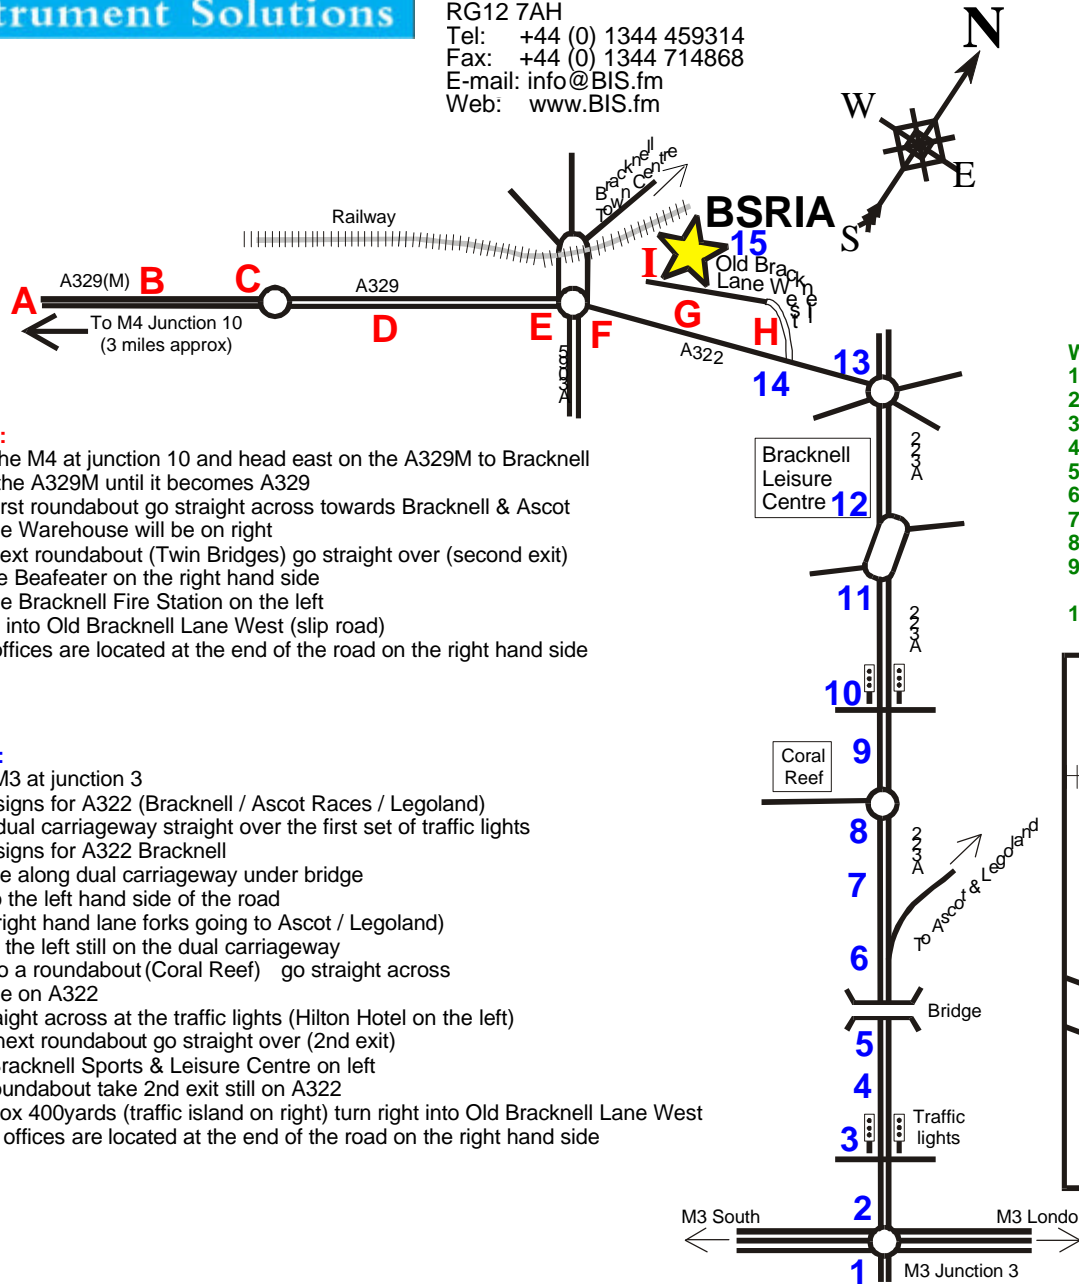

BSRIA Instrument Solutions
Old Bracknell Lane West
Bracknell
Berkshire
RG12 7AH
Tel: +44 (0) 1344 459314
Fax: +44 (0) 1344 714868
E-mail: info@BIS.fm
Web: www.BIS.fm