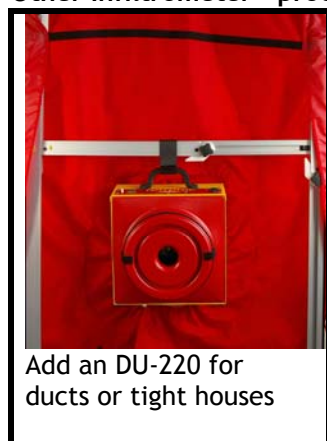

Retrotec Model Q46 Specifications

Fan Flow (accuracy +/- 5%, +/- 3% with Auto-Correct in Retrotec software)

	CFM	Liters/s	m³/h
Maximum Flow in Free Air	6,300	2,973	10,705
Maximum Flow at 50 Pascal test pressure	5,600	2,643	9,514
Minimum Flow on Range Configuration C1 at 10 Pa	38	18	65

Dimensions	inches	cm	inches	cm	
Fan height	26	66	Fan Depth	9.5	24.1
Fan Inlet diameter	22	56	Panel height	76.5 to 87	194 to 221
Panel Case (included)	31 x 30 x 7	77 x 76 x 18	Panel width	28.5 to 41.5	72.4 to 105.4
Fan weight	34 lb.	15.4 kg.	Fan Motor	0.75 hp, 9.8 amps at 120 V 4.5 amps at 240 Volts	
Panel weight	21.5 lb.	9.8kg.			

Calibration meets:	Canadian CGSB-149.1-2002 & SuperE, USA ASTM E 779 - 03, European EN 13829 & CEN, UK TM-23 Energy Standards, Rain Penetration Standards. NFPA 2001- 01, ISO 14520 and UBC-905 fire standards.

Specifications are subject to change without notice. Infiltrometer is a registered trademark of Retrotec.

See literature on gauges, fans, software, accessories and panels for additional information and options.

Other Infiltrometer™ products from Retrotec

Available from:-

BSRIA Instrument Solutions

Tel No. 01344 459314

www.bis.fm

E-mail sales@bis.fm