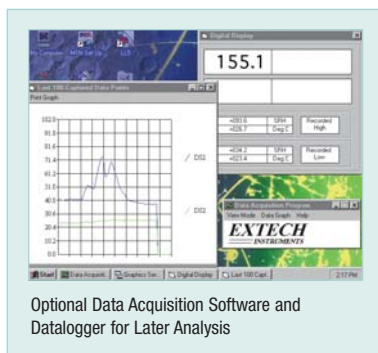

Heavy Duty Light Meter with PC Interface

✓ Simultaneous display of Foot Candles or Lux
Plus four lighting types - now includes Sodium light measurements

Features:

- Microprocessor assures maximum accuracy plus special functions
- Super large 1.4" (1999 count) LCD display
- % displays differential from reference point
- "ZERO" Re-Calibration
- Utilizes precision photo diode and color correction filter
- Cosine and color corrected measurements
- ±4% accuracy is enhanced by selecting lighting type (Tungsten/Daylight, Fluorescent, Sodium, Mercury)
- Record/Recall MIN, MAX and AVG readings
- Data Hold plus Auto shut off
- Built-in RS232 serial interface, optional software
- Dimensions: 7 x 2.9 x 1.3" (178 x 74 x 33mm); Weight: 1.6lbs. (726g)
- Complete with 9V battery and protective holster.

Interface Options:

- Optional Windows™ Data Acquisition Software and serial cable enable user to display and capture readings on a PC, and set time intervals and alarms
- Optional battery operated Datalogger module stores over 8000 readings for later transfer to a PC

Ordering Information:

- 407026.....Foot Candle/Lux Meter
- 156221.....220V AC Adaptor
- 409997.....Large Soft Vinyl Pouch Carrying Case
- 140001.....Hard Vinyl Case with Handle (for Heavy Duty Series)
- 407001.....Data Acquisition Software & Serial Cable
- 407001-USB.....USB Adaptor for 407001
- 380340.....Battery Operated Datalogger Module

Available from:
BSRIA Instrument Solutions
Tel No. 01344 459314
www.bis.fm